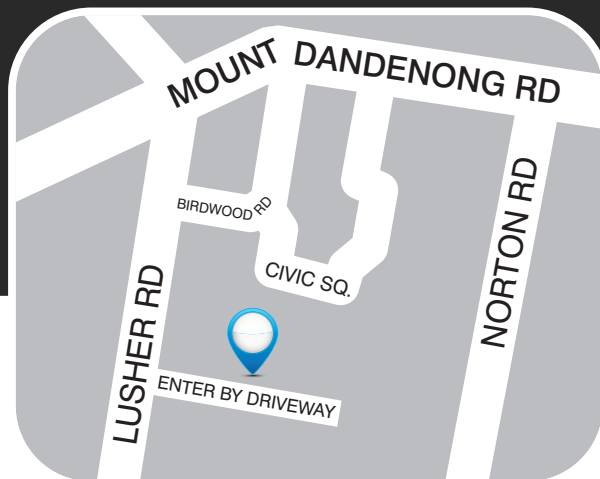

Your uniform is available at the  
**PSW STORE IN  
CROYDON**

Unit 8A, 51 Lusher Road, Croydon VIC 3136  
Phone: (03) 9768 0336

**REGULAR TRADING HOURS\*\***  
Tue to Fri: 9:00am - 5:00pm  
Sat: 10:00am - 1:00pm